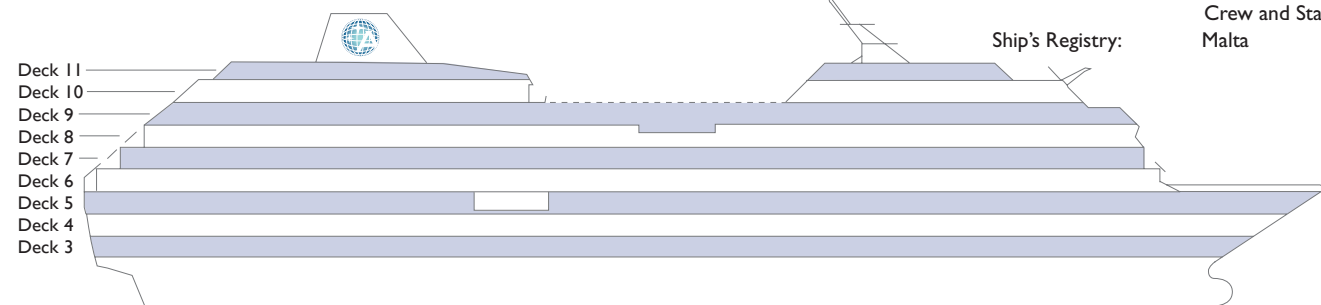

AZAMARA QUEST® DECK PLANS

©2011 Azamara Club Cruises. Ship's Registry: Malta.

SHIP SPECIFICATIONS

Occupancy: 694 (Double Occupancy)
 Net Tonnage: 30,277
 Length: 592 feet (180 meters)
 Beam: 84 feet (25 meters)
 Guest Decks: Nine
 Cruising Speed: 18.5 knots
 Electric Current: 110/220 AC
 Refurbished: 2007
 Officers and Crew: 408 International Officers, Crew and Staff
 Ship's Registry: Malta

*Category 07 Staterooms have porthole windows.

**Category 08 Staterooms have obstructed views.

Deck plans are not drawn to scale, and deck numbers reflect guest levels only.