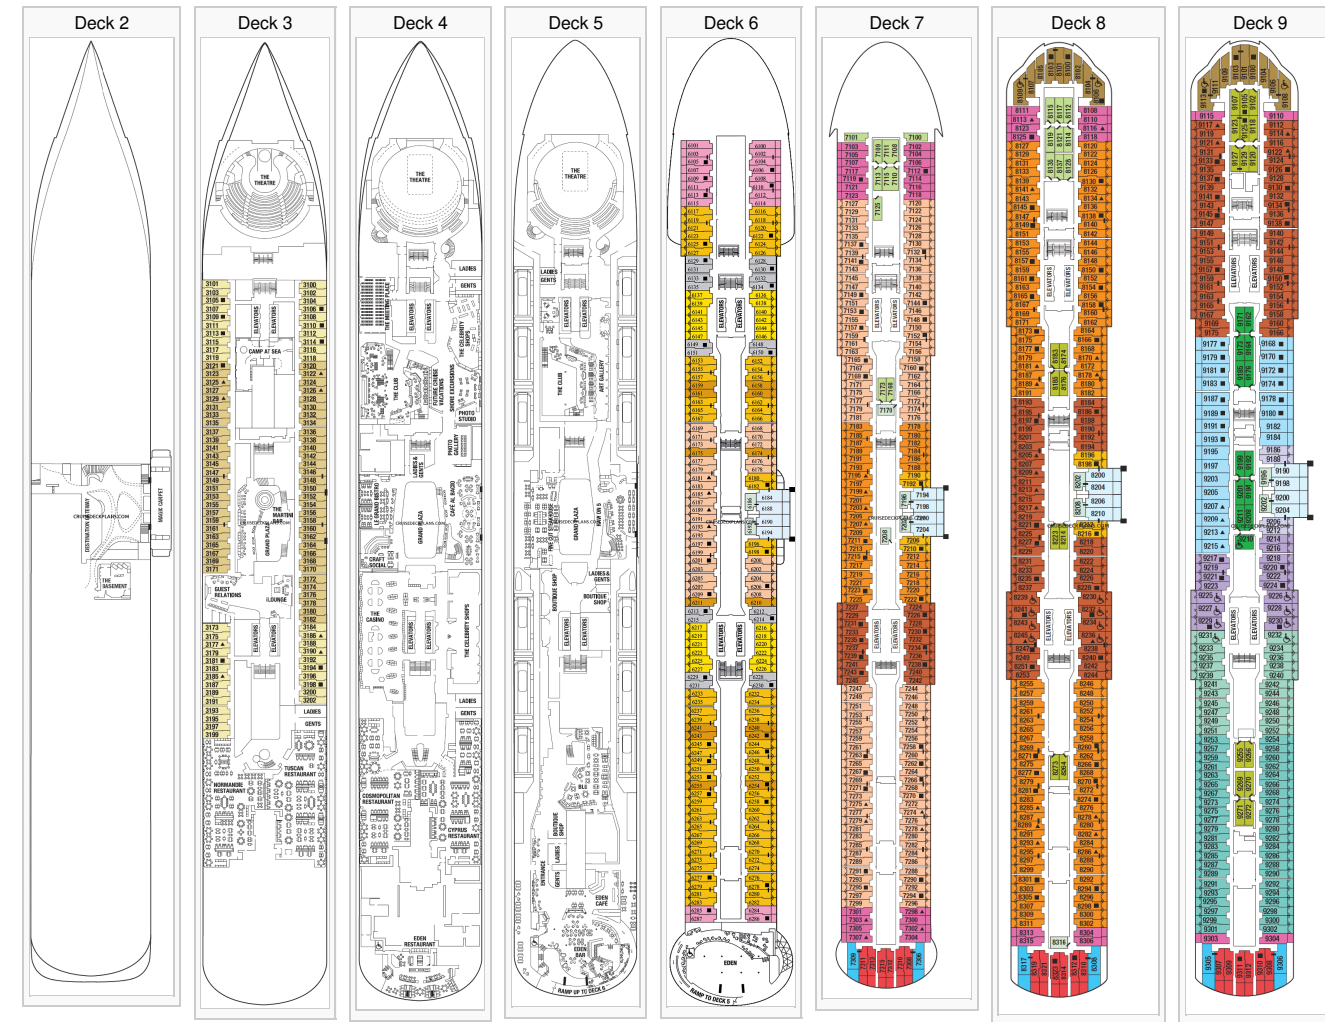

Cruisdeckplans.com Celebrity Apex Deck Plans

Stateroom symbols: Iconic Suite: **IC** Penthouse Suite: **PS** Edge Villas: **EV** Royal Suite: **RS** Celebrity Suite: **CS** Sky Suite: **S1 S2 S3** Aqua Class: **A1 A2**

Concierge Class: **C1 C2 C3** Edge Infinite Veranda: **E1 E2 E3 E4 E5 ES** Verandah: **SV 1A 1B** Panoramic Ocean View: **PO** Oceanview: **6 7 8** Interior: **9 10 11 12**

Symbols: **I** Connecting Staterooms **** Inside Stateroom Door **■** Quad - Double Sofa **★** Sleeps up to 6 persons **▲** Triple - Single Sofa

W Wheelchair Stateroom

Cruisdeckplans.com Celebrity Apex Deck Plans Page Two