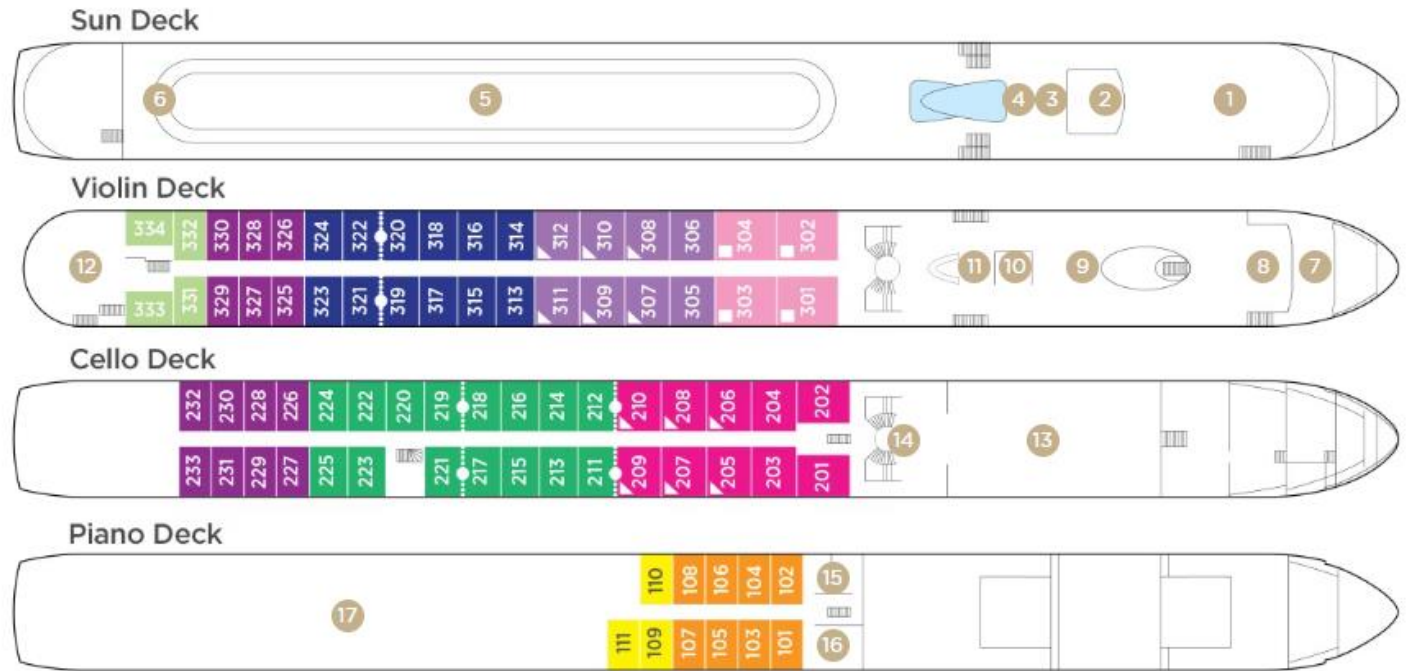

# AmaViola DECK PLAN

 ENLARGE DECK PLAN

- 1 Lower Sun Deck
- 2 Navigation Bridge
- 3 Bicycles
- 4 Heated Pool
- 5 Sun Deck
- 6 Walking Track
- 7 AI Fresco Terrace
- 8 Observation Lounge
- 9 Main Lounge & Bar
- 10 Gift Shop
- 11 Reception
- 12 The Chef's Table Restaurant
- 13 Main Restaurant
- 14 Elevator
- 15 Massage & Hair Salon
- 16 Fitness Room
- 17 Crew Cabins

*Note: Elevator reaches the Violin and Cello Deck (does not reach the Piano or Sun Deck).*

 Staterooms can become adjoining by request.  
 Up to triple occupancy  
 Up to quad occupancy

### Stateroom Categories