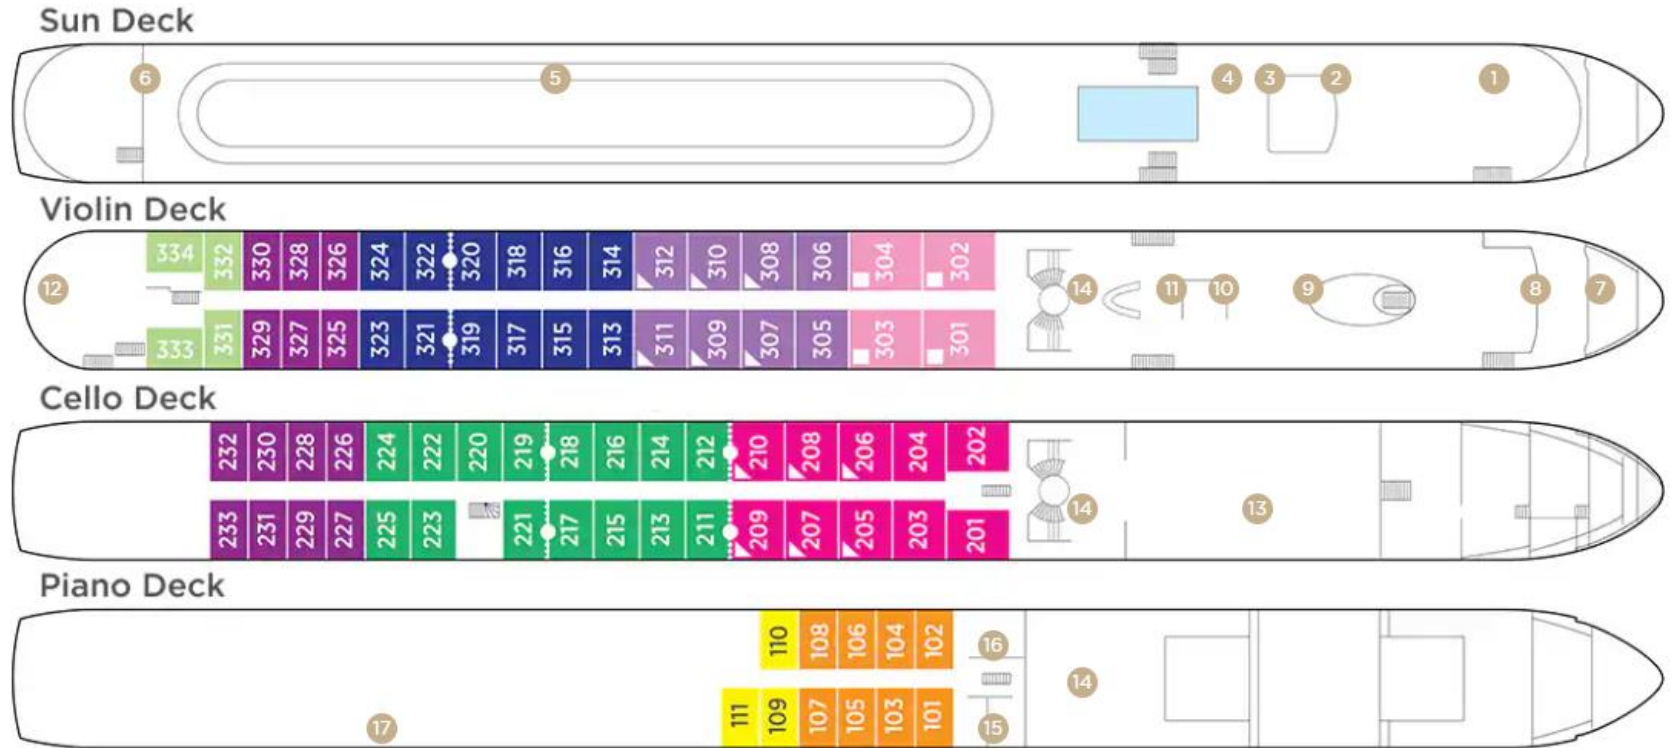

AmaSiena DECK PLAN

 ENLARGE DECK PLAN

Note: Elevator reaches the Violin, Cello and Piano Deck (does not reach the Sun Deck).

.....
Staterooms can become adjoining by request.

▲
Up to triple occupancy

SUITE	AA	AB	BA	BB	CA	CB	D	E