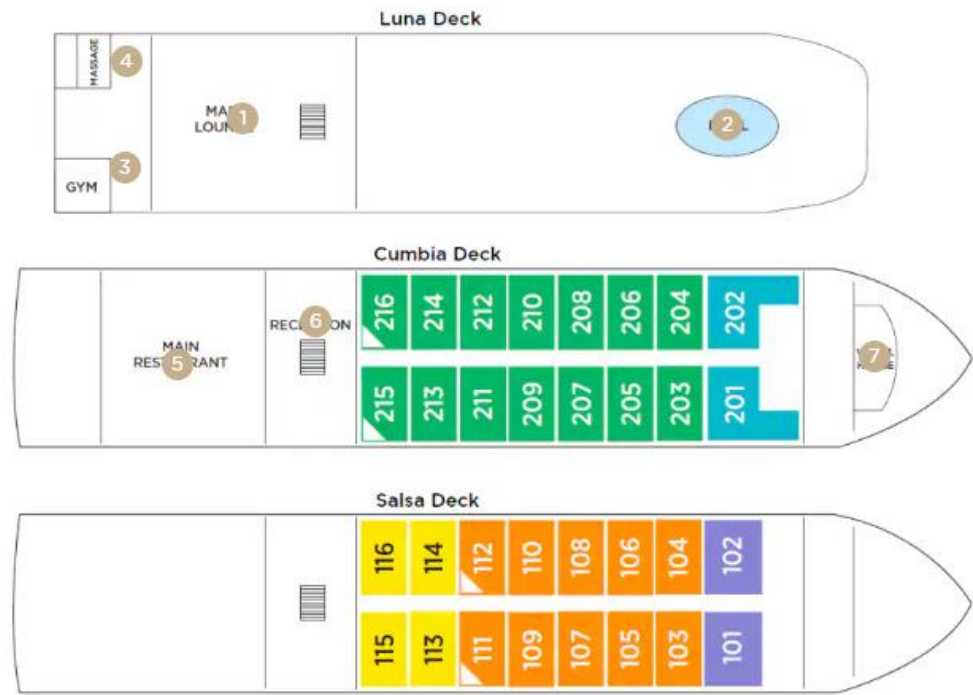

AmaMelodia DECK PLAN

 ENLARGE DECK PLAN

- 1 Main Lounge
- 2 Pool
- 3 Fitness Room
- 4 Massage Room
- 5 Main Restaurant
- 6 Reception
- 7 Wheel House

| | | | | | |
|--------------|--------------|---|---|---|--|
| | | | | | |
| Luxury Suite | Junior Suite | A | B | C | |