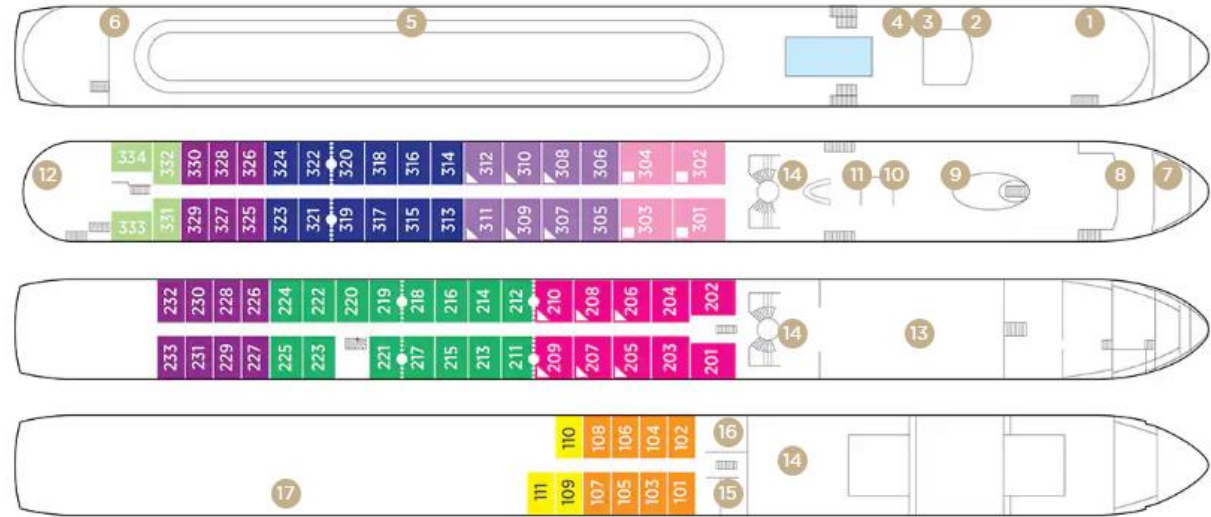

AmaLucia DECK PLAN

 ENLARGE DECK PLAN

- 1 Lower Sun Deck
- 2 Navigation Bridge
- 3 Bicycles
- 4 Heated Pool
- 5 Sun Deck
- 6 Walking Track
- 7 AI Fresco Terrace
- 8 Observation Lounge
- 9 Main Lounge & Bar
- 10 Gift Shop
- 11 Reception
- 12 The Chef's Table Restaurant
- 13 Main Restaurant
- 14 Elevator
- 15 Massage & Hair Salon
- 16 Fitness Room
- 17 Crew Cabins

Note: Elevator reaches the Violin, Cello and Piano Deck (does not reach the Sun Deck).

.....
Staterooms can become adjoining by request.

▲
Up to triple occupancy