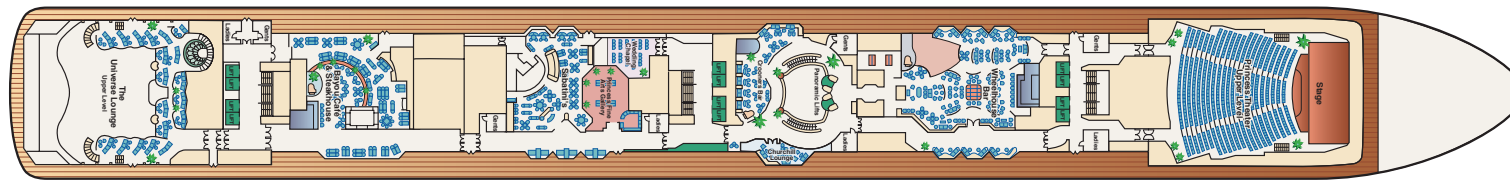

CORAL PRINCESS & ISLAND PRINCESS DECK PLANS

Deck plans shown are for Coral Princess. Deck plans for Island Princess may vary.

← AFT

FORWARD →

Sports 16

Sun 15

Lido 14

CORAL PRINCESS & ISLAND PRINCESS DECK PLANS

← AFT

FORWARD →

Distances shown are from the bow (forward) to stern (aft) to the nearest stateroom.

CORAL PRINCESS & ISLAND PRINCESS DECK PLANS

← AFT

FORWARD →

Emerald 8

11 ft. from Stern

126 ft. from Bow

Promenade 7

Fiesta 6

Gala 4

Plaza 5

148 ft. from Stern

533 ft. from Bow

STATEROOM DESCRIPTION

- PS** CARIBE, DOLPHIN: Premium suite with balcony
- VS** DOLPHIN: Vista suite with balcony
- AS** ALOHA, BAJA, CARIBE: Mini-suite with balcony
- AB** CARIBE, DOLPHIN: Mini-suite with balcony
- AC** DOLPHIN: Mini-suite with balcony
- AD** DOLPHIN: Mini-suite with balcony
- AF** BAJA, CARIBE: Oceanview mini-suite
- BA** CARIBE: Balcony two lower beds
- BB** ALOHA: Balcony two lower beds
- BC** ALOHA, BAJA: Balcony two lower beds
- BD** BAJA, CARIBE, DOLPHIN: Balcony two lower beds
- BE** CARIBE, DOLPHIN, EMERALD: Balcony two lower beds
- BF** EMERALD: Balcony two lower beds
- BG** EMERALD: Balcony two lower beds
- BH** DOLPHIN, EMERALD: Balcony two lower beds (partially obstructed view)
- CC** DOLPHIN: Deluxe oceanview two lower beds
- C** EMERALD: Deluxe oceanview two lower beds
- DD** BAJA, EMERALD: Oceanview two lower beds
- D** PLAZA: Oceanview two lower beds
- EE** PLAZA: Oceanview two lower beds
- F** EMERALD: Oceanview two lower beds (obstructed view)
- GG** EMERALD: Oceanview two lower beds (obstructed view)
- G** EMERALD: Oceanview two lower beds (obstructed view)
- HH** EMERALD: Oceanview two lower beds (obstructed view)
- I** ALOHA: Interior two lower beds
- J** BAJA: Interior two lower beds
- JJ** BAJA, CARIBE: Interior two lower beds
- J** CARIBE: Interior two lower beds
- K** DOLPHIN, EMERALD, PLAZA: Interior two lower beds
- L** PLAZA: Interior two lower beds
- M** PLAZA: Interior two lower beds
- N** PLAZA: Interior two lower beds