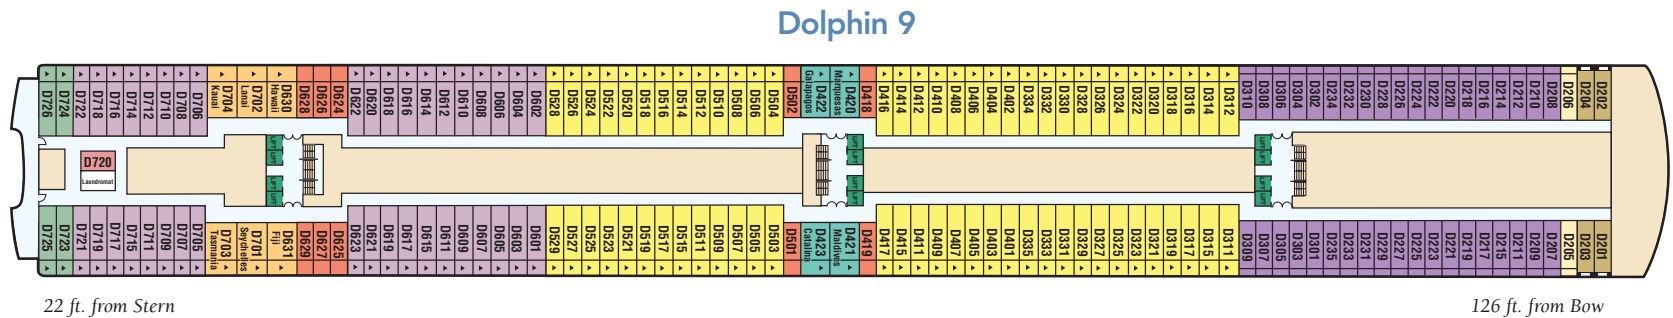

CORAL PRINCESS & ISLAND PRINCESS DECK PLANS

Deck plans shown are for Coral Princess. Deck plans for Island Princess may vary.

← AFT

FORWARD →

Sports 16

Sun 15

Lido 14

CORAL PRINCESS & ISLAND PRINCESS DECK PLANS

← AFT

FORWARD →

Distances shown are from the bow (forward) to stern (aft) to the nearest stateroom.

CORAL PRINCESS & ISLAND PRINCESS DECK PLANS

← AFT

FORWARD →

Emerald 8

11 ft. from Stern