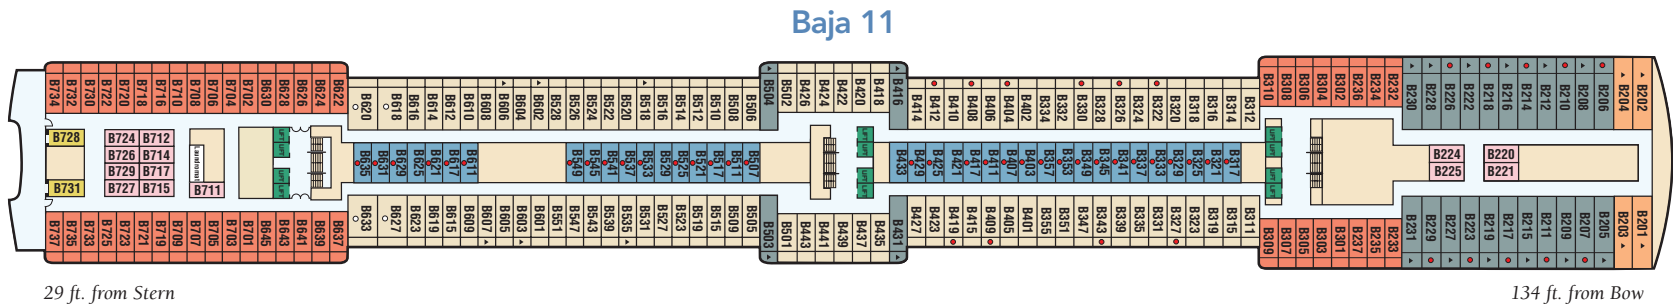

CORAL PRINCESS & ISLAND PRINCESS DECK PLANS

Deck plans shown are for Coral Princess. Deck plans for Island Princess may vary.

← AFT

FORWARD →

Sports 16

Sun 15

Lido 14

CORAL PRINCESS & ISLAND PRINCESS DECK PLANS

← AFT

FORWARD →

Distances shown are from the bow (forward) to stern (aft) to the nearest stateroom.

CORAL PRINCESS & ISLAND PRINCESS DECK PLANS

← AFT

FORWARD →

Emerald 8

11 ft. from Stern

126 ft. from Bow

Promenade 7

Fiesta 6

Gala 4

Plaza 5

148 ft. from Stern

533 ft. from Bow

STATEROOM DESCRIPTION