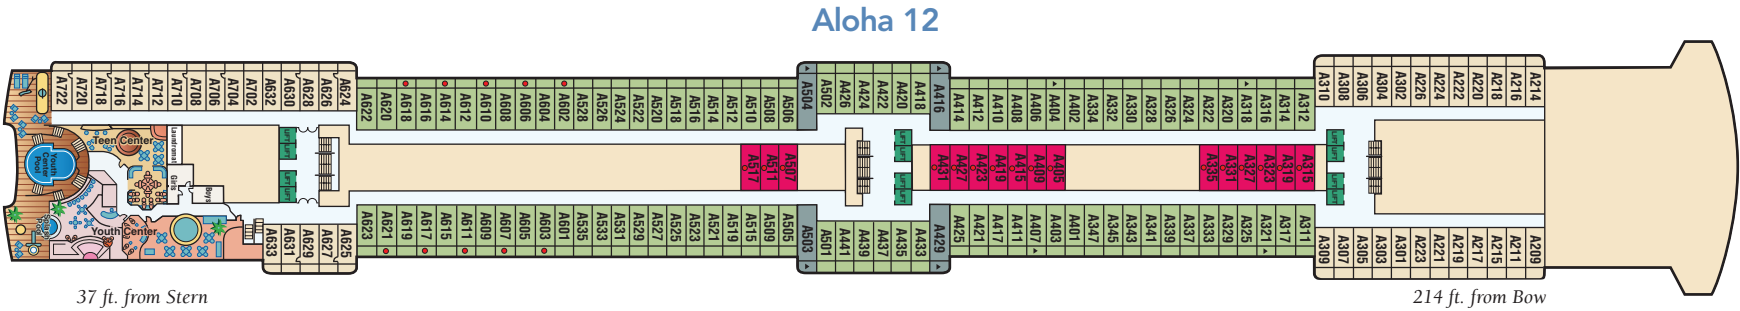

CORAL PRINCESS & ISLAND PRINCESS DECK PLANS

Deck plans shown are for Coral Princess. Deck plans for Island Princess may vary.

← AFT

FORWARD →

Sports 16

Sun 15

Lido 14

CORAL PRINCESS & ISLAND PRINCESS DECK PLANS

← AFT

FORWARD →

Distances shown are from the bow (forward) to stern (aft) to the nearest stateroom.

CORAL PRINCESS & ISLAND PRINCESS DECK PLANS

← AFT

FORWARD →

Emerald 8

11 ft. from Stern

126 ft. from Bow

Promenade 7

Fiesta 6

Gala 4

Plaza 5

148 ft. from Stern

533 ft. from Bow

STATEROOM DESCRIPTION

- PS** CARIBE, DOLPHIN: Premium suite with balcony
- VS** DOLPHIN: Vista suite with balcony
- AS** ALOHA, BAJA, CARIBE: Mini-suite with balcony
- AB** CARIBE, DOLPHIN: Mini-suite with balcony
- AC** DOLPHIN: Mini-suite with balcony
- AD** DOLPHIN: Mini-suite with balcony
- AF** BAJA, CARIBE: Oceanview mini-suite
- BA** CARIBE: Balcony two lower beds
- BB** ALOHA: Balcony two lower beds
- BC** ALOHA, BAJA: Balcony two lower beds
- BD** BAJA, CARIBE, DOLPHIN: Balcony two lower beds
- BE** CARIBE, DOLPHIN, EMERALD: Balcony two lower beds
- BF** EMERALD: Balcony two lower beds
- BG** EMERALD: Balcony two lower beds
- BH** DOLPHIN, EMERALD: Balcony two lower beds (partially obstructed view)
- CC** DOLPHIN: Deluxe oceanview two lower beds
- C** EMERALD: Deluxe oceanview two lower beds
- DD** BAJA, EMERALD: Oceanview two lower beds
- D** PLAZA: Oceanview two lower beds
- EE** PLAZA: Oceanview two lower beds
- F** EMERALD: Oceanview two lower beds (obstructed view)
- GG** EMERALD: Oceanview two lower beds (obstructed view)
- G** EMERALD: Oceanview two lower beds (obstructed view)
- HH** EMERALD: Oceanview two lower beds (obstructed view)
- I** ALOHA: Interior two lower beds
- J** BAJA: Interior two lower beds
- JJ** BAJA, CARIBE: Interior two lower beds
- J** CARIBE: Interior two lower beds
- K** DOLPHIN, EMERALD, PLAZA: Interior two lower beds
- L** PLAZA: Interior two lower beds
- M** PLAZA: Interior two lower beds
- N** PLAZA: Interior two lower beds