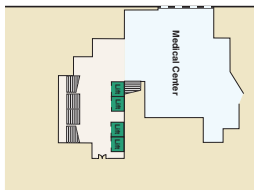

← AFT

FORWARD →

Distances shown are from the bow (forward) to stern (aft) to the nearest stateroom.

CORAL PRINCESS & ISLAND PRINCESS DECK PLANS

← AFT

FORWARD →

Emerald 8

11 ft. from Stern

126 ft. from Bow

Promenade 7

Fiesta 6

Gala 4

Plaza 5

148 ft. from Stern

533 ft. from Bow

STATEROOM DESCRIPTION

- PS** CARIBE, DOLPHIN: Premium suite with balcony
- VS** DOLPHIN: Vista suite with balcony
- AS** ALOHA, BAJA, CARIBE: Mini-suite with balcony
- AB** CARIBE, DOLPHIN: Mini-suite with balcony
- AC** DOLPHIN: Mini-suite with balcony
- AD** DOLPHIN: Mini-suite with balcony
- AF** BAJA, CARIBE: Oceanview mini-suite
- BA** CARIBE: Balcony two lower beds
- BB** ALOHA: Balcony two lower beds
- BC** ALOHA, BAJA: Balcony two lower beds
- BD** BAJA, CARIBE, DOLPHIN: Balcony two lower beds
- BE** CARIBE, DOLPHIN, EMERALD: Balcony two lower beds
- BF** EMERALD: Balcony two lower beds
- BG** EMERALD: Balcony two lower beds
- BH** DOLPHIN, EMERALD: Balcony two lower beds (partially obstructed view)
- CC** DOLPHIN: Deluxe oceanview two lower beds
- C** EMERALD: Deluxe oceanview two lower beds
- DD** BAJA, EMERALD: Oceanview two lower beds
- D** PLAZA: Oceanview two lower beds
- EE** PLAZA: Oceanview two lower beds
- F** EMERALD: Oceanview two lower beds (obstructed view)
- GG** EMERALD: Oceanview two lower beds (obstructed view)
- G** EMERALD: Oceanview two lower beds (obstructed view)
- HH** EMERALD: Oceanview two lower beds (obstructed view)
- I** ALOHA: Interior two lower beds
- J** BAJA: Interior two lower beds
- JJ** BAJA, CARIBE: Interior two lower beds
- J** CARIBE: Interior two lower beds
- K** DOLPHIN, EMERALD, PLAZA: Interior two lower beds
- L** PLAZA: Interior two lower beds
- M** PLAZA: Interior two lower beds
- N** PLAZA: Interior two lower beds