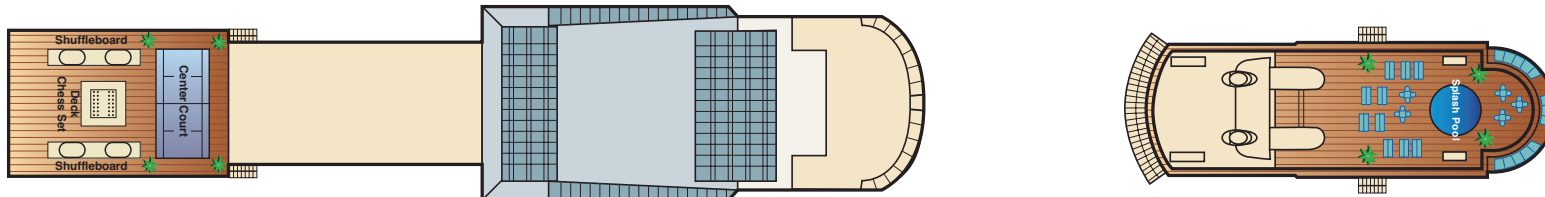

Mini-suite with balcony

OCEANVIEW DOUBLE WITH BALCONY

This impressive stateroom offers the elegance of a balcony with fine patio furniture. It offers all the amenities of a standard oceanview stateroom, including a spacious closet and desk. Approximately 210 to 248 square feet, including balcony. (Categories BA, BB, BC, BD, BE, BF, BG & BH; Category BH has partially obstructed views)

Oceanview double with balcony

Note: Floor plans and stateroom diagrams represent typical arrangements. Certain staterooms may vary in size and configuration. Square footage varies based on stateroom category and deck location. Call 1-800-PRINCESS for more information.

CORAL PRINCESS & ISLAND PRINCESS DECK PLANS

Deck plans shown are for Coral Princess. Deck plans for Island Princess may vary.

← AFT

FORWARD →

Sports 16

Sun 15

Lido 14

CORAL PRINCESS & ISLAND PRINCESS DECK PLANS

← AFT

FORWARD →

Distances shown are from the bow (forward) to stern (aft) to the nearest stateroom.

CORAL PRINCESS & ISLAND PRINCESS DECK PLANS

← AFT

FORWARD →

Emerald 8

11 ft. from Stern