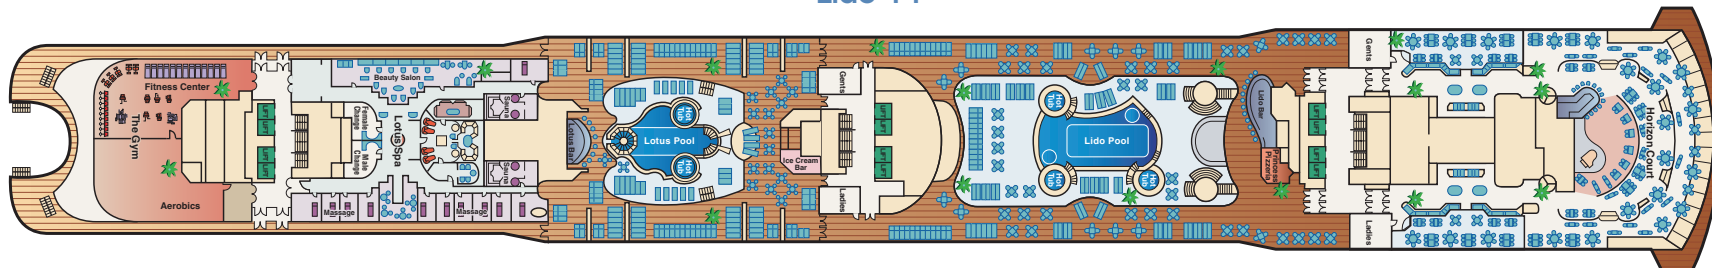

CORAL PRINCESS & ISLAND PRINCESS DECK PLANS

Deck plans shown are for Coral Princess. Deck plans for Island Princess may vary.

← AFT

FORWARD →

Sports 16

Sun 15

Lido 14

CORAL PRINCESS & ISLAND PRINCESS DECK PLANS

← AFT

FORWARD →

Distances shown are from the bow (forward) to stern (aft) to the nearest stateroom.

CORAL PRINCESS & ISLAND PRINCESS DECK PLANS

← AFT

FORWARD →

Emerald 8

11 ft. from Stern

126 ft. from Bow

Promenade 7

Fiesta 6

Gala 4

Plaza 5

148 ft. from Stern

533 ft. from Bow

STATEROOM DESCRIPTION

- PS** CARIBE, DOLPHIN: Premium suite with balcony
- VS** DOLPHIN: Vista suite with balcony
- AS** ALOHA, BAJA, CARIBE: Mini-suite with balcony
- AB** CARIBE, DOLPHIN: Mini-suite with balcony
- AC** DOLPHIN: Mini-suite with balcony
- AD** DOLPHIN: Mini-suite with balcony
- AF** BAJA, CARIBE: Oceanview mini-suite
- BA** CARIBE: Balcony two lower beds
- BB** ALOHA: Balcony two lower beds
- BC** ALOHA, BAJA: Balcony two lower beds
- BD** BAJA, CARIBE, DOLPHIN: Balcony two lower beds
- BE** CARIBE, DOLPHIN, EMERALD: Balcony two lower beds
- BF** EMERALD: Balcony two lower beds
- BG** EMERALD: Balcony two lower beds
- BH** DOLPHIN, EMERALD: Balcony two lower beds (partially obstructed view)
- CC** DOLPHIN: Deluxe oceanview two lower beds
- C** EMERALD: Deluxe oceanview two lower beds
- DD** BAJA, EMERALD: Oceanview two lower beds
- D** PLAZA: Oceanview two lower beds
- EE** PLAZA: Oceanview two lower beds
- F** EMERALD: Oceanview two lower beds (obstructed view)
- GG** EMERALD: Oceanview two lower beds (obstructed view)
- G** EMERALD: Oceanview two lower beds (obstructed view)
- HH** EMERALD: Oceanview two lower beds (obstructed view)
- I** ALOHA: Interior two lower beds
- J** BAJA: Interior two lower beds
- JJ** BAJA, CARIBE: Interior two lower beds
- J** CARIBE: Interior two lower beds
- K** DOLPHIN, EMERALD, PLAZA: Interior two lower beds
- L** PLAZA: Interior two lower beds
- M** PLAZA: Interior two lower beds
- N** PLAZA: Interior two lower beds