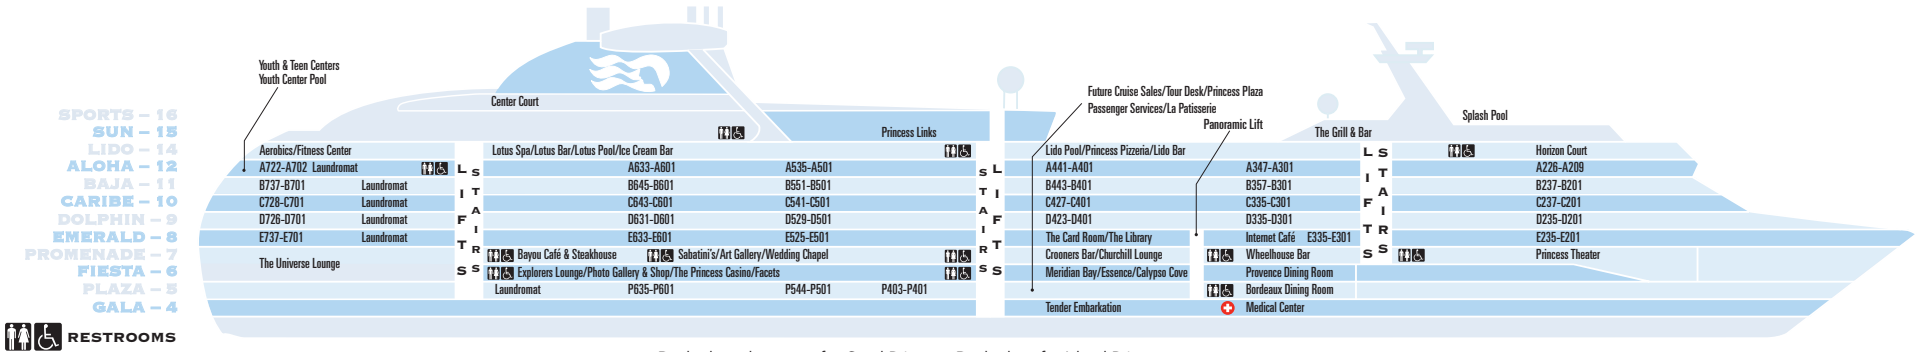

CORAL PRINCESS & ISLAND PRINCESS DECK PLANS