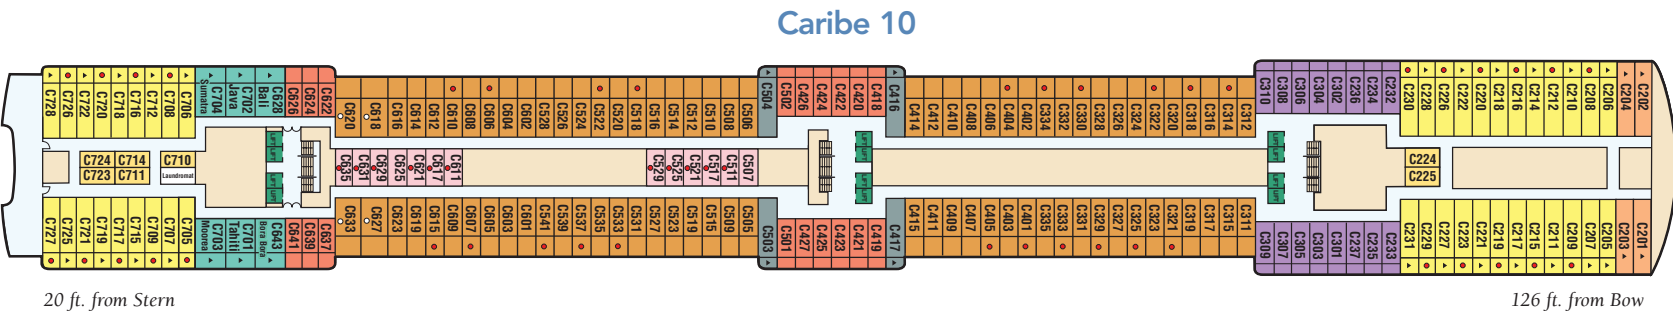

CORAL PRINCESS & ISLAND PRINCESS DECK PLANS

Deck plans shown are for Coral Princess. Deck plans for Island Princess may vary.

← AFT

FORWARD →

Sports 16

Sun 15

Lido 14

CORAL PRINCESS & ISLAND PRINCESS DECK PLANS

← AFT

FORWARD →

Distances shown are from the bow (forward) to stern (aft) to the nearest stateroom.

CORAL PRINCESS & ISLAND PRINCESS DECK PLANS

← AFT

FORWARD →

Emerald 8

11 ft. from Stern

126 ft. from Bow

Promenade 7

Fiesta 6

Gala 4

Plaza 5

148 ft. from Stern

533 ft. from Bow

STATEROOM DESCRIPTION