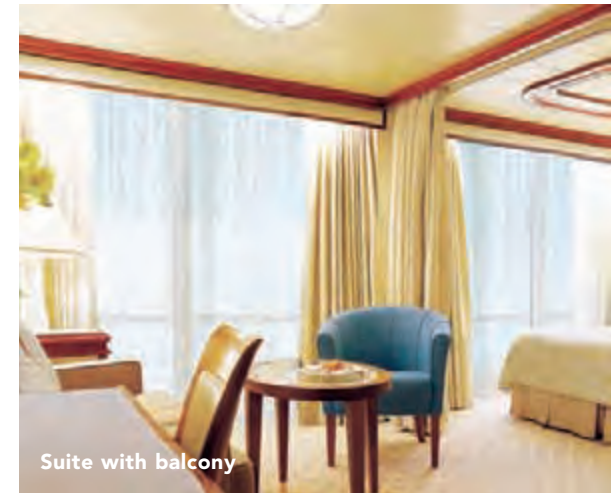

EARLY BOOKING DISCOUNT • RESERVE NOW & SAVE UP TO \$1,300 PER PERSON^

† Location may vary.

CORAL PRINCESS STATEROOMS

Our spacious staterooms are designed with your enjoyment in mind. Each room includes a refrigerator, TV, hair dryer, a personal safe for your convenience, and plush European-style duvets with luxury 100% Egyptian cotton bed linens. Plus, the following amenities for the category of your choice:

SUITE WITH BALCONY

Surrounding you with luxurious accommodations, a spacious suite with balcony includes all the deluxe amenities of a mini-suite, plus incredible premiums. These include luxury balcony furniture, deluxe canapés, fresh flowers, DVD/CD player, free access to a DVD library, one complimentary mini-bar setup, a roomy walk-in closet, upgraded bathroom amenities and complimentary use of the Lotus Spa® Thermal Suite, laundry and dry cleaning services, and web access in the Internet Café. Approximately 470 square feet, including balcony. (Categories PS & VS)

Suite with balcony

MINI-SUITE WITH BALCONY

A mini-suite with balcony is substantially larger than a balcony stateroom. It includes all the amenities of a balcony stateroom and these added luxuries: welcome glass of champagne, separate sitting area, sofa bed, luxury mattress and pillows, two TVs, a spacious closet, desk, bathroom tub and massage shower head. Approximately 280 to 302 square feet, including balcony. (Categories AA, AB, AC & AD; Category AF staterooms offer the same amenities but have a picture window rather than a balcony)

Mini-suite with balcony

OCEANVIEW DOUBLE WITH BALCONY

This impressive stateroom offers the elegance of a balcony with fine patio furniture. It offers all the amenities of a standard oceanview stateroom, including a spacious closet and desk. Approximately 210 to 248 square feet, including balcony. (Categories BA, BB, BC, BD, BE, BF, BG & BH; Category BH has partially obstructed views)