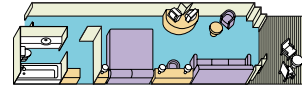

SUITE WITH BALCONY

Surrounding you with luxurious accommodations, a spacious suite with balcony includes all the deluxe amenities of a mini-suite, plus incredible premiums. These include luxury balcony furniture, deluxe canapés, fresh flowers, DVD/CD player, free access to a DVD library, one complimentary mini-bar setup, a roomy walk-in closet, upgraded bathroom amenities and complimentary use of the Lotus Spa® Thermal Suite, laundry and dry cleaning services, and web access in the Internet Café. Approximately 470 square feet, including balcony. (Categories PS & VS)

Suite with balcony

MINI-SUITE WITH BALCONY

A mini-suite with balcony is substantially larger than a balcony stateroom. It includes all the amenities of a balcony stateroom and these added luxuries: welcome glass of champagne, separate sitting area, sofa bed, luxury mattress and pillows, two TVs, a spacious closet, desk, bathroom tub and massage shower head. Approximately 280 to 302 square feet, including balcony. (Categories AA, AB, AC & AD; Category AF staterooms offer the same amenities but have a picture window rather than a balcony)