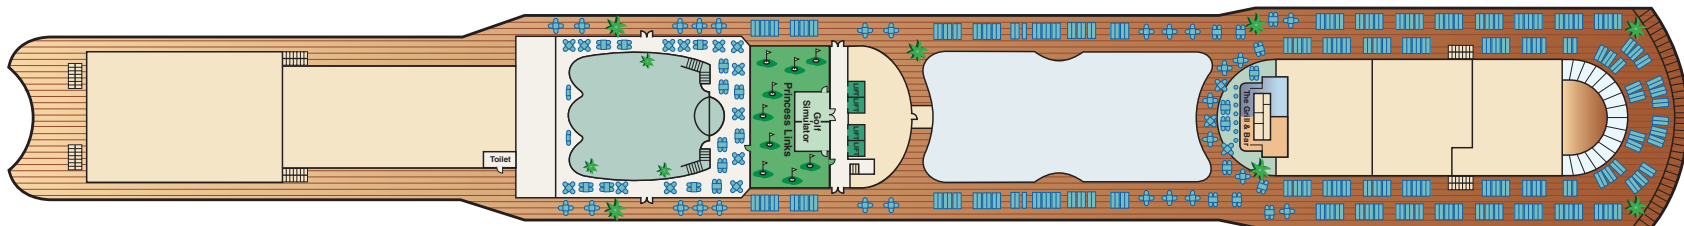

CORAL PRINCESS & ISLAND PRINCESS DECK PLANS

Deck plans shown are for Coral Princess. Deck plans for Island Princess may vary.

← AFT

FORWARD →

Sports 16

Sun 15

Lido 14

CORAL PRINCESS & ISLAND PRINCESS DECK PLANS

← AFT

FORWARD →

Distances shown are from the bow (forward) to stern (aft) to the nearest stateroom.

CORAL PRINCESS & ISLAND PRINCESS DECK PLANS

← AFT

FORWARD →

Emerald 8

11 ft. from Stern