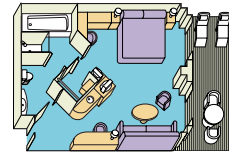

EARLY BOOKING DISCOUNT • RESERVE NOW & SAVE UP TO \$1,300 PER PERSON^

† Location may vary.

CORAL PRINCESS STATEROOMS

Our spacious staterooms are designed with your enjoyment in mind. Each room includes a refrigerator, TV, hair dryer, a personal safe for your convenience, and plush European-style duvets with luxury 100% Egyptian cotton bed linens. Plus, the following amenities for the category of your choice:

SUITE WITH BALCONY

Surrounding you with luxurious accommodations, a spacious suite with balcony includes all the deluxe amenities of a mini-suite, plus incredible premiums. These include luxury balcony furniture, deluxe canapés, fresh flowers, DVD/CD player, free access to a DVD library, one complimentary mini-bar setup, a roomy walk-in closet, upgraded bathroom amenities and complimentary use of the Lotus Spa® Thermal Suite, laundry and dry cleaning services, and web access in the Internet Café. Approximately 470 square feet, including balcony. (Categories PS & VS)

Suite with balcony

MINI-SUITE WITH BALCONY

A mini-suite with balcony is substantially larger than a balcony stateroom. It includes all the amenities of a balcony stateroom and these added luxuries: welcome glass of champagne, separate sitting area, sofa bed, luxury mattress and pillows, two TVs, a spacious closet, desk, bathroom tub and massage shower head. Approximately 280 to 302 square feet, including balcony. (Categories AA, AB, AC & AD; Category AF staterooms offer the same amenities but have a picture window rather than a balcony)