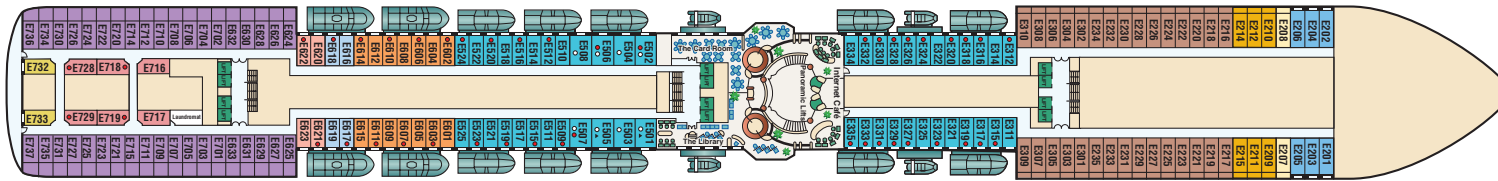

CORAL PRINCESS & ISLAND PRINCESS DECK PLANS

Deck plans shown are for Coral Princess. Deck plans for Island Princess may vary.

← AFT

FORWARD →

Sports 16

Sun 15

Lido 14

CORAL PRINCESS & ISLAND PRINCESS DECK PLANS

← AFT

FORWARD →

Distances shown are from the bow (forward) to stern (aft) to the nearest stateroom.

CORAL PRINCESS & ISLAND PRINCESS DECK PLANS

← AFT

FORWARD →

Emerald 8

11 ft. from Stern

126 ft. from Bow

Promenade 7

Fiesta 6

Gala 4

Plaza 5

148 ft. from Stern

533 ft. from Bow

STATEROOM DESCRIPTION

- PS** CARIBE, DOLPHIN: Premium suite with balcony
- VS** DOLPHIN: Vista suite with balcony
- AS** ALOHA, BAJA, CARIBE: Mini-suite with balcony
- AB** CARIBE, DOLPHIN: Mini-suite with balcony
- AC** DOLPHIN: Mini-suite with balcony
- AD** DOLPHIN: Mini-suite with balcony
- AF** BAJA, CARIBE: Oceanview mini-suite
- BA** CARIBE: Balcony two lower beds
- BB** ALOHA: Balcony two lower beds
- BC** ALOHA, BAJA: Balcony two lower beds
- BD** BAJA, CARIBE, DOLPHIN: Balcony two lower beds
- BE** CARIBE, DOLPHIN, EMERALD: Balcony two lower beds
- BF** EMERALD: Balcony two lower beds
- BG** EMERALD: Balcony two lower beds
- BH** DOLPHIN, EMERALD: Balcony two lower beds (partially obstructed view)
- CC** DOLPHIN: Deluxe oceanview two lower beds
- C** EMERALD: Deluxe oceanview two lower beds
- DD** BAJA, EMERALD: Oceanview two lower beds
- D** PLAZA: Oceanview two lower beds
- EE** PLAZA: Oceanview two lower beds
- F** EMERALD: Oceanview two lower beds (obstructed view)
- GG** EMERALD: Oceanview two lower beds (obstructed view)
- G** EMERALD: Oceanview two lower beds (obstructed view)
- HH** EMERALD: Oceanview two lower beds (obstructed view)
- I** ALOHA: Interior two lower beds
- J** BAJA: Interior two lower beds
- JJ** BAJA, CARIBE: Interior two lower beds
- J** CARIBE: Interior two lower beds
- K** DOLPHIN, EMERALD, PLAZA: Interior two lower beds
- L** PLAZA: Interior two lower beds
- M** PLAZA: Interior two lower beds
- N** PLAZA: Interior two lower beds