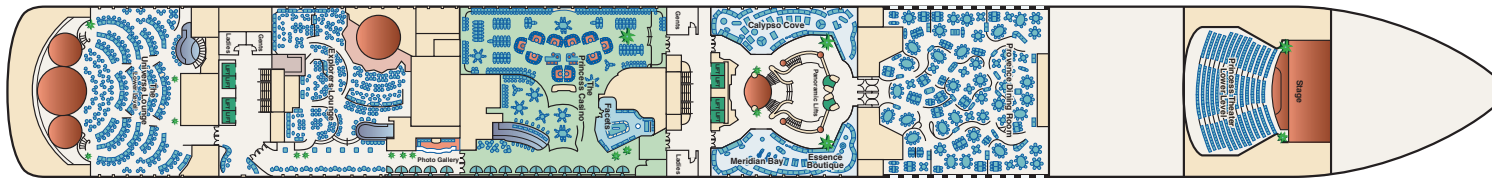

CORAL PRINCESS & ISLAND PRINCESS DECK PLANS

Deck plans shown are for Coral Princess. Deck plans for Island Princess may vary.

← AFT

FORWARD →

Sports 16

Sun 15

Lido 14

CORAL PRINCESS & ISLAND PRINCESS DECK PLANS

← AFT

FORWARD →

Distances shown are from the bow (forward) to stern (aft) to the nearest stateroom.

CORAL PRINCESS & ISLAND PRINCESS DECK PLANS

← AFT

FORWARD →

Emerald 8

11 ft. from Stern

126 ft. from Bow

Promenade 7

Fiesta 6

Gala 4

Plaza 5

148 ft. from Stern

533 ft. from Bow

STATEROOM DESCRIPTION

- PS** CARIBE, DOLPHIN: Premium suite with balcony
- VS** DOLPHIN: Vista suite with balcony
- AS** ALOHA, BAJA, CARIBE: Mini-suite with balcony
- AB** CARIBE, DOLPHIN: Mini-suite with balcony
- AC** DOLPHIN: Mini-suite with balcony
- AD** DOLPHIN: Mini-suite with balcony
- AF** BAJA, CARIBE: Oceanview mini-suite
- BA** CARIBE: Balcony two lower beds
- BB** ALOHA: Balcony two lower beds
- BC** ALOHA, BAJA: Balcony two lower beds
- BD** BAJA, CARIBE, DOLPHIN: Balcony two lower beds
- BE** CARIBE, DOLPHIN, EMERALD: Balcony two lower beds
- BF** EMERALD: Balcony two lower beds
- BG** EMERALD: Balcony two lower beds
- BH** DOLPHIN, EMERALD: Balcony two lower beds (partially obstructed view)
- CC** DOLPHIN: Deluxe oceanview two lower beds
- C** EMERALD: Deluxe oceanview two lower beds
- DD** BAJA, EMERALD: Oceanview two lower beds
- D** PLAZA: Oceanview two lower beds
- EE** PLAZA: Oceanview two lower beds
- F** EMERALD: Oceanview two lower beds (obstructed view)
- GG** EMERALD: Oceanview two lower beds (obstructed view)
- G** EMERALD: Oceanview two lower beds (obstructed view)
- HH** EMERALD: Oceanview two lower beds (obstructed view)
- I** ALOHA: Interior two lower beds
- J** BAJA: Interior two lower beds
- JJ** BAJA, CARIBE: Interior two lower beds
- J** CARIBE: Interior two lower beds
- K** DOLPHIN, EMERALD, PLAZA: Interior two lower beds
- L** PLAZA: Interior two lower beds
- M** PLAZA: Interior two lower beds
- N** PLAZA: Interior two lower beds